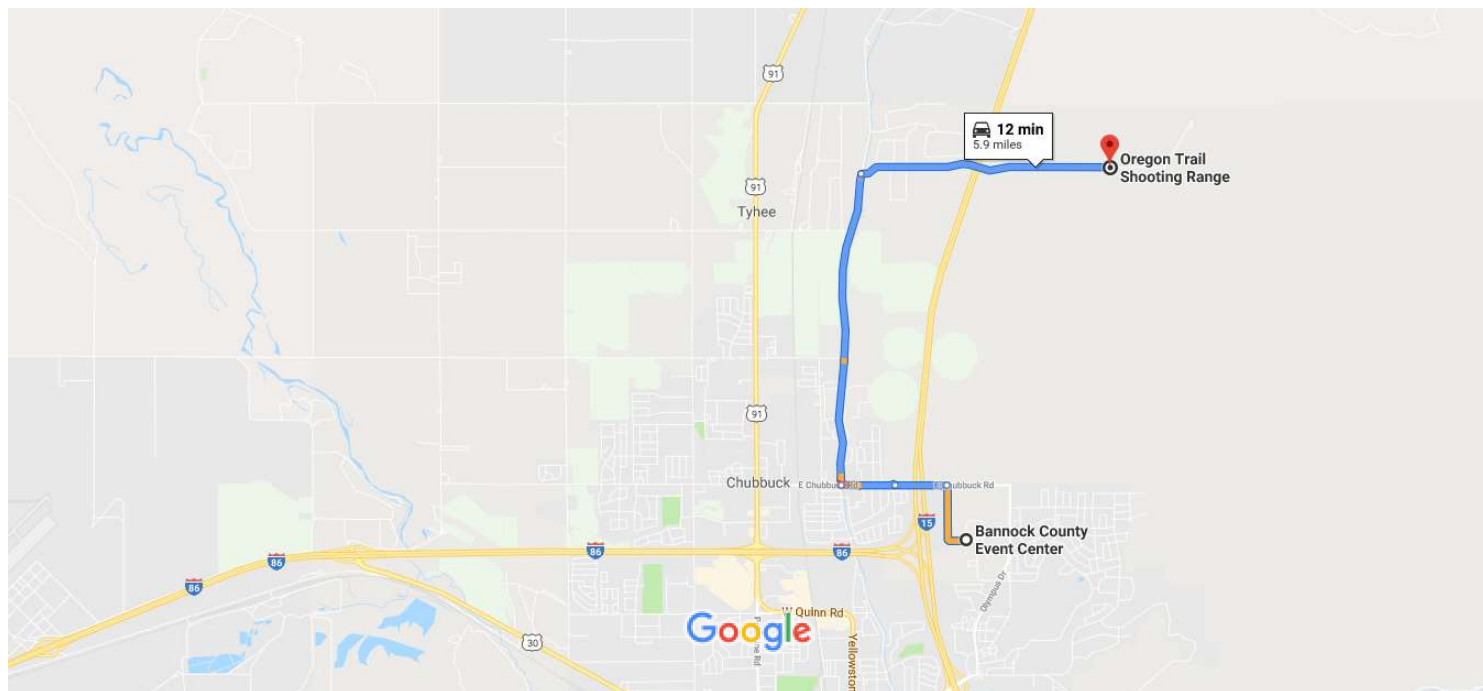

Bannock County Event Center to gate city shooting range pocatello

Drive 5.9 miles, 12 min

Map data ©2019 Google 1 mi

Bannock County Event Center

10588 Fairgrounds, Pocatello, ID 83201

- ↑ 1. Head west on Fairgrounds
_____ 0.6 mi
- ↶ 2. Turn left onto E Chubbuck Rd
_____ 0.4 mi
- 📍 3. At the traffic circle, continue straight to stay on E Chubbuck Rd
_____ 0.4 mi
- ↷ 4. Turn right onto Hiline Rd
_____ 2.5 mi
- ↷ 5. Turn right onto W 2 1/2 Mile Rd
_____ 2.0 mi

Oregon Trail Shooting Range

9999 W 2 1/2 Mile Rd, Pocatello, ID 83202

These directions are for planning purposes only. You may find that construction projects, traffic, weather, or other events may cause conditions to differ from the map results, and you should plan your route accordingly. You must obey all signs or notices regarding your route.